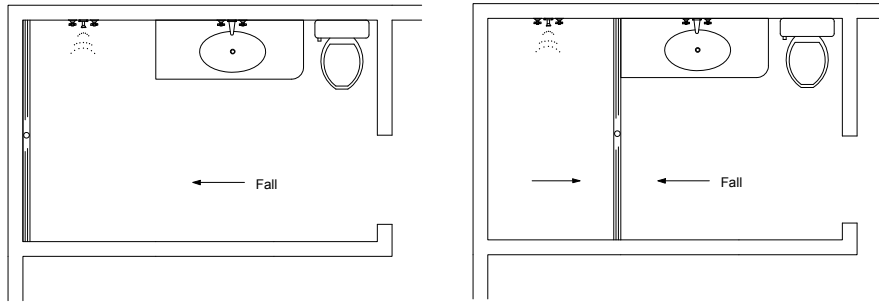

100i40 Bathroom

For 100ARi40, 100PSi40, 100TRi40

NOTE, refer to AS3500 for specific outlet pipe sizes related to your specific installation.

NOTE, this method requires the channel system to be ABOVE and SEPARATE from the WATERPROOFING.