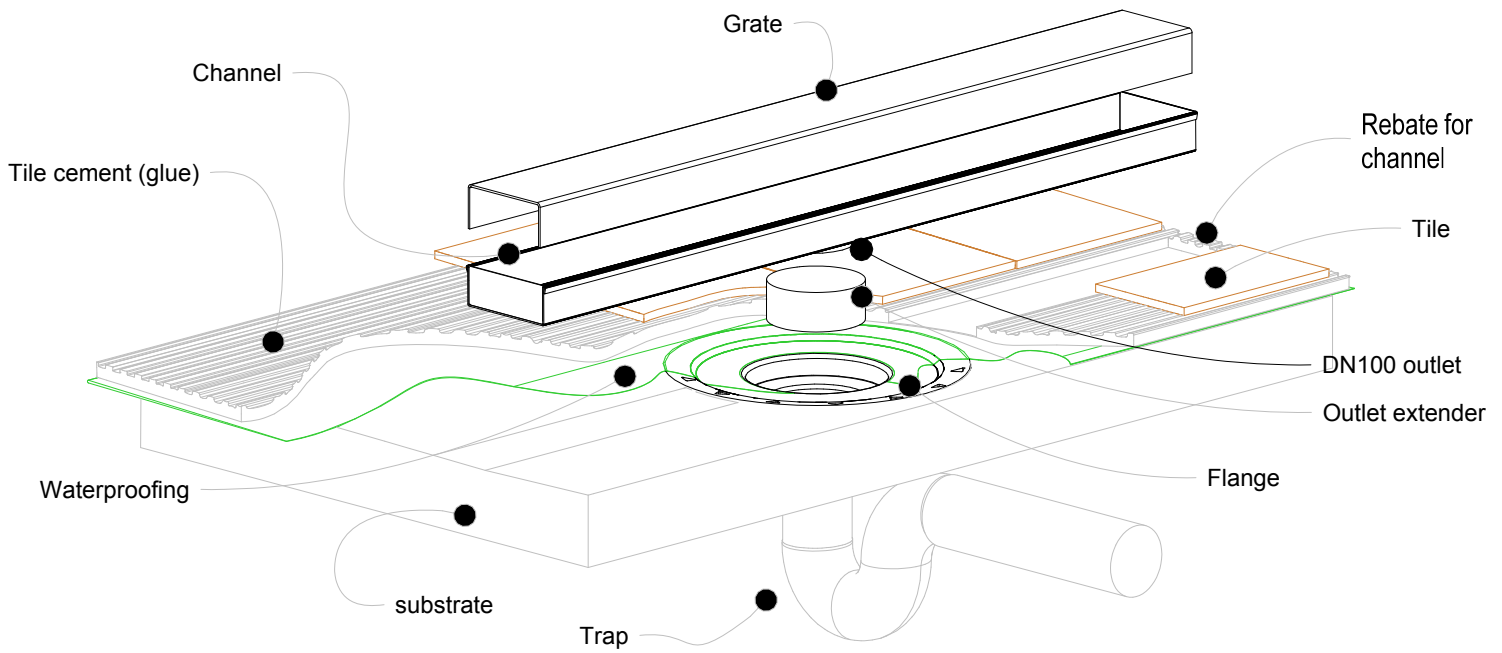

100i40 Bathroom

For 100ARi40, 100PSi40, 100TRi40

NOTE, refer to AS3500 for specific outlet pipe sizes related to your specific installation.

NOTE, this method requires the channel system to be ABOVE and SEPARATE from the WATERPROOFING.