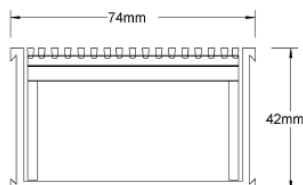

**Refer to AS3500 for outlet pipe sizes specific to your installation.**

**Code** 65ARG40

**Range** 65

**Grate Style** AR

**Category** Modular Kits

**Channel Material** uPVC

**Steel Grade** 316

Grates longer than 1500mm supplied in sections. Tile Inserts longer than 1200mm supplied in sections. Channels over 3000mm supplied in sections with joiner. +/-2mm tolerance on dimensions.

### SPECIFICATIONS + DIMENSIONS

<b>Channel Width</b>	74mm
<b>Channel Depth</b>	42mm
<b>Length(s)</b>	900mm 1000mm 1200mm 1500mm 1800mm 1900mm 2000mm 2100mm 2200mm 2400mm 2500mm 2700mm 3000mm
<b>Outlet Size</b>	DN40, DN50