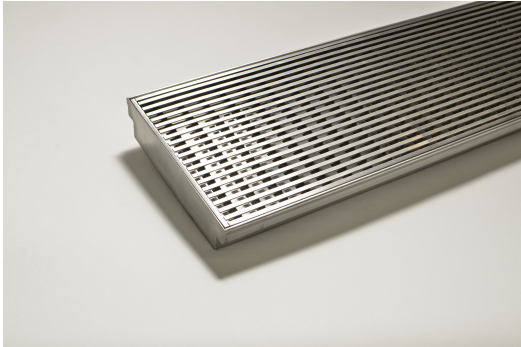

# 225Custom-316-B

## Linear Drain

316 stainless steel 225mm wide grate and custom depth channel.

Available with a 5mm wire x 5mm gap and 5mm wire x 5mm gap Grate Grip slip resistant dimple finish. Custom depth from 42mm to 235mm.

**Range** Custom Fabrication

**Grate Style** CR

**Category** Custom Made

**Channel Material** Stainless Steel

**Steel Grade** 316

Grates longer than 1500mm supplied in sections. Tile Inserts longer than 1200mm supplied in sections. Channels over 3000mm supplied in sections with joiner. +/-2mm tolerance on dimensions.