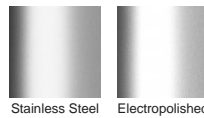

**Range** Custom Fabrication

**Grate Style** CR

**Category** Custom Made

**Channel Material** Stainless Steel

**Steel Grade** 304

### STORMTECH COLOUR FINISHES

**Electroplate finishes subject to natural variation with time and local environment. Factors such as pools/surf beaches may require electropolishing. Contact us for suitability.**