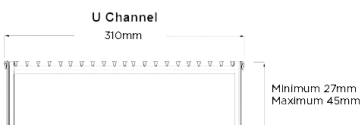

Grates longer than 1500mm supplied in sections. Tile Inserts longer than 1200mm supplied in sections. Channels over 3000mm supplied in sections with joiner. +/-2mm tolerance on dimensions.

Copyright © Stormtech Pty Ltd. Patent 733361. Drawings not to scale, please use dimensions shown. Downloaded 05/02/2025 (please check for updates)

Visit stormtech.com.au
for tools + inspiration.

Phone **1300 653 403**

Email info@stormtech.com.au