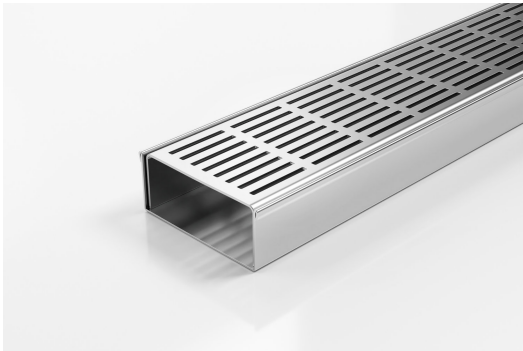

ARCHITECTURAL
GRATES + DRAINS

100PSi40

Linear Drain

The 100PSi40 is a punched slot grate design.

This slot perforated grate manufactured from 316 marine grade stainless steel combined with stainless steel channel offers an affordable option to use the Slimline drainage system.

Stormtech Modular Kits are supplied with grate and oversized channel to be cut down on site. One piece channel comes with pre punched spigot with outlet extender (kits up to 2000mm long). Oversized channel enables choice of outlet positions: centre, end or wherever preferred. Kits over 2000mm long and kits requiring multiple outlets are supplied with outlet on joiner plate. All kits are supplied with 2x clip-on end caps.

(Grate/Channel Lengths Provided) 900mm/1500mm, 1000mm/1500mm, 1200mm/1800mm, 1500mm/2400mm, 1800mm/3000mm, 2000mm/3000mm

Code 100PSi40

Range 100

Grate Style PS

Category Modular Kits

Channel Material Stainless Steel