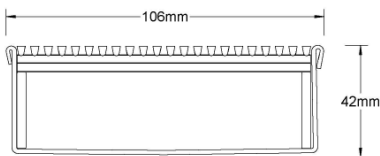

Stormtech Modular Kits are supplied with grate and oversized channel to be cut down on site. One piece channel comes with pre punched spigot with outlet extender (kits up to 2000mm long). Oversized channel enables choice of outlet positions: centre, end or wherever preferred. Kits over 2000mm long and kits requiring multiple outlets are supplied with outlet on joiner plate. All kits are supplied with 2x clip-on end caps.

(Grate/Channel Lengths Provided) 900mm/1500mm, 1000mm/1500mm, 1200mm/1800mm, 1500mm/2400mm, 1800mm/3000mm, 2000mm/3000mm

Code 100PSi40

Range 100

Grate Style PS

Category Modular Kits

Channel Material Stainless Steel

Steel Grade 316

Grates longer than 1500mm supplied in sections. Tile Inserts longer than 1200mm supplied in sections. Channels over 3000mm supplied in sections with joiner. +/-2mm tolerance on dimensions.

SPECIFICATIONS + DIMENSIONS

Channel Width	106mm			
Channel Depth	42mm			
Length(s)	1000mm	1500mm	2000mm	2500mm
	3000mm	3500mm	4000mm	4500mm
	5000mm	5500mm	6000mm	
Outlet Size	DN40, DN50, DN65, DN80, DN100			