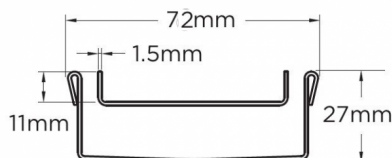

Stormtech Modular Kits are supplied with grate and oversized channel to be cut down on site. One piece channel comes with pre punched spigot with outlet extender (kits up to 2000mm long). Oversized channel enables choice of outlet positions: centre, end or wherever preferred. Kits over 2000mm long and kits requiring multiple outlets are supplied with outlet on joiner plate. All kits are supplied with 2x clip-on end caps.

(Grate/Channel Lengths Provided) 900mm/1500mm, 1000mm/1500mm, 1200mm/1800mm, 1500mm/2400mm, 1800mm/3000mm, 2000mm/3000mm

Code 65Tii25

Range 65

Grate Style Ti

Category Modular Kits

Channel Material Stainless Steel

Steel Grade 316

Grates longer than 1500mm supplied in sections. Tile Inserts longer than 1200mm supplied in sections. Channels over 3000mm supplied in sections with joiner. +/-2mm tolerance on dimensions.

SPECIFICATIONS + DIMENSIONS

Channel Width	72mm
Channel Depth	27mm
Length(s)	900mm 1000mm 1200mm 1500mm 1800mm 2000mm
Outlet Size	DN50

STORMTECH COLOUR FINISHES

Electroplate finishes subject to natural variation with time and local environment. Factors such as pools/surf beaches may require electropolishing. Contact us for suitability.