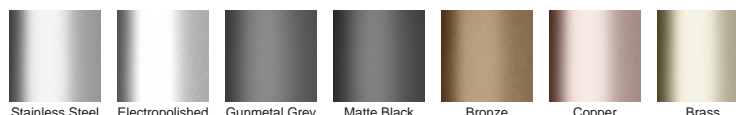

ARCHITECTURAL
GRATES + DRAINS

65ARiMTLF

Linear Drain with Tile Flange

The original premium architectural grate featuring a 2mm wire 2.5mm gap with a custom channel with tile flange.

The F Series features a custom made flange for floor and walls combined with a choice of grate or tile insert from Stormtech's superb designer range.

Refer to AS3500 for outlet pipe sizes specific to your installation.

Code 65ARiMTLF

Range 65

Grate Style AR

Category Made-to-Length

Channel Material Stainless Steel

Steel Grade 316

SPECIFICATIONS + DIMENSIONS

STORMTECH COLOUR FINISHES

Electroplate finishes subject to natural variation with time and local environment. Factors such as pools/surf beaches may require electropolishing. Contact us for suitability.