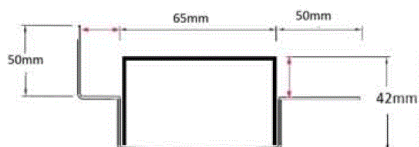

Refer to AS3500 for outlet pipe sizes specific to your installation.

Code 65ARiMTLF

Range 65

Grate Style AR

Category Made-to-Length

Channel Material Stainless Steel

Steel Grade 316

SPECIFICATIONS + DIMENSIONS

| | |
|----------------------|------------------|
| Channel Width | 65mm |
| Channel Depth | 42mm |
| Length(s) | As Required |
| Outlet Size | DN40, DN50, DN65 |

Grates longer than 1500mm supplied in sections. Tile Inserts longer than 1200mm supplied in sections. Channels over 3000mm supplied in sections with joiner. +/-2mm tolerance on dimensions.