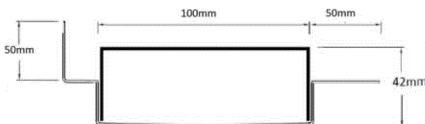

**Code** 100TRiMTLF

**Range** 100

**Grate Style** TR

**Category** Made-to-Length

**Channel Material** Stainless Steel

**Steel Grade** 316

### SPECIFICATIONS + DIMENSIONS

<b>Channel Width</b>	100mm
<b>Channel Depth</b>	42mm
<b>Length(s)</b>	As Required
<b>Outlet Size</b>	DN40, DN50, DN65, DN80, DN100

Grates longer than 1500mm supplied in sections. Tile Inserts longer than 1200mm supplied in sections. Channels over 3000mm supplied in sections with joiner. +/-2mm tolerance on dimensions.