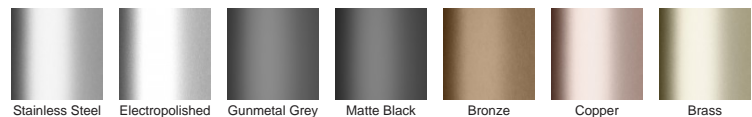

**Code** 100PSiMTLF

**Range** 100

**Grate Style** PS

**Category** Made-to-Length

**Channel Material** Stainless Steel

**Steel Grade** 316

### STORMTECH COLOUR FINISHES

Electroplate finishes subject to natural variation with time and local environment. Factors such as pools/surf beaches may require electropolishing. Contact us for suitability.