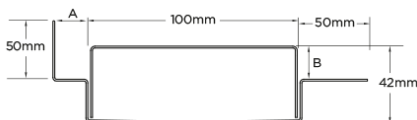

**Code** 100ARiMTLF

**Range** 100

**Grate Style** AR

**Category** Made-to-Length

**Channel Material** Stainless Steel

**Steel Grade** 316

Grates longer than 1500mm supplied in sections. Tile Inserts longer than 1200mm supplied in sections. Channels over 3000mm supplied in sections with joiner. +/-2mm tolerance on dimensions.

### SPECIFICATIONS + DIMENSIONS

<b>Channel Width</b>	100mm
<b>Channel Depth</b>	42mm
<b>Length(s)</b>	As Required
<b>Outlet Size</b>	DN40, DN50, DN65, DN80, DN100