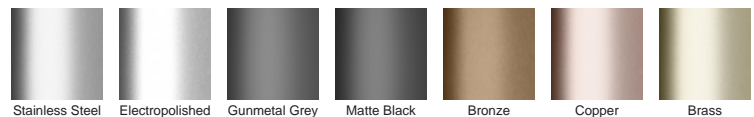

**Code** 100ARiMTLF

**Range** 100

**Grate Style** AR

**Category** Made-to-Length

**Channel Material** Stainless Steel

**Steel Grade** 316

### STORMTECH COLOUR FINISHES

Electroplate finishes subject to natural variation with time and local environment. Factors such as pools/surf beaches may require electropolishing. Contact us for suitability.