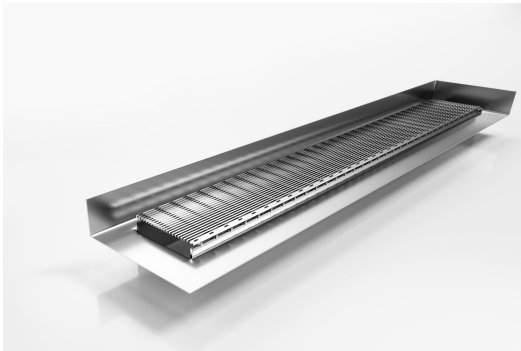

## Linear Drain with Tile Flange

The original premium architectural grate, 100AR featuring a custom channel with tile flange.

The F Series features a custom made flange for floor and walls combined with a choice of grate or tile insert from Stormtech's superb designer range.

Stormtech's range of architectural grates and drains with tile flanges are designed to solve the complexities of today's building requirements

Custom made to suit your range requirements; including custom built flange ledge to suit your tile depth, outlet size and channel position.