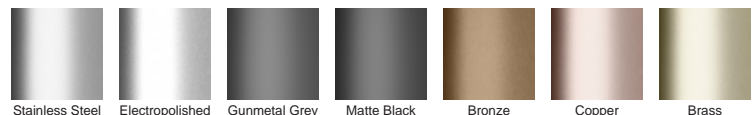

**Code** 100ARiMTLF

**Range** 100

**Grate Style** AR

**Category** Made-to-Length

**Channel Material** Stainless Steel

**Steel Grade** 316

Grates longer than 1500mm supplied in sections. Tile Inserts longer than 1200mm supplied in sections. Channels over 3000mm supplied in sections with joiner. +/-2mm tolerance on dimensions.

### STORMTECH COLOUR FINISHES

Electroplate finishes subject to natural variation with time and local environment. Factors such as pools/surf beaches may require electropolishing. Contact us for suitability.