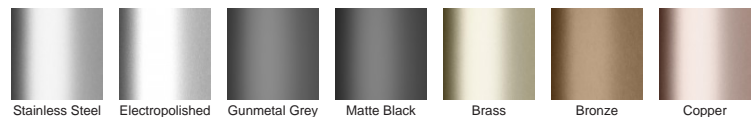

## Linear Drain

All stainless steel drainage unit made to specified length with specified outlet position.

The 100PPS is a punched slot grate design, manufactured from 316 marine grade stainless steel.

Please be aware that depending on the installation environment, for a pool installation or close to a surf beach, you may need to have your stainless steel grates electropolished.

**Code** 100PPSi40MTL

**Range** 100

**Grate Style** PPS

**Category** Made-to-Length

**Channel Material** Stainless Steel

**Steel Grade** 316

### STORMTECH COLOUR FINISHES

Electroplate finishes subject to natural variation with time and local environment. Factors such as pools/surf beaches may require electropolishing. Contact us for suitability.