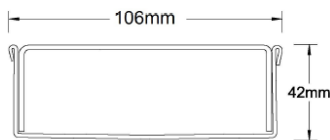

Grates longer than 1500mm supplied in sections. Tile Inserts longer than 1200mm supplied in sections. Channels over 3000mm supplied in sections with joiner. +/-2mm tolerance on dimensions.

PRODUCT APPLICATIONS

Bathroom Drainage	Hospitality Drainage
Aged / Health Care Drainage	Paved Area Drainage
Balcony Drainage	Shower Drainage
Commercial Drainage	Multi-Residential Drainage
Courtyard / Patio Drainage	Special Needs Drainage
Pool and Spa Area Drainage	Threshold Drainage

Copyright © Stormtech Pty Ltd. Patent 733361. Drawings not to scale, please use dimensions shown. Downloaded 27/04/2025 (please check for updates)

Visit stormtech.com.au
for tools + inspiration.

Phone **1300 653 403**

Email info@stormtech.com.au