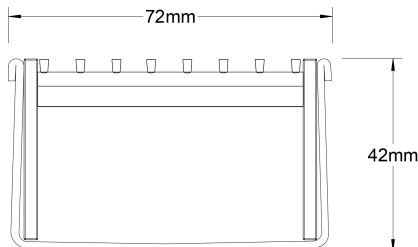

Stormtech Modular Kits are supplied with grate and oversized channel to be cut down on site. One piece channel comes with pre punched spigot with outlet extender (kits up to 2000mm long). Oversized channel enables choice of outlet positions: centre, end or wherever preferred. Kits over 2000mm long and kits requiring multiple outlets are supplied with outlet on joiner plate.

Code 65TRi40

Range 65

Grate Style TR

Category Modular Kits

Channel Material Stainless Steel

Steel Grade 316

Refer to AS3500 for outlet pipe sizes specific to your installation. (Grate/Channel Lengths Provided) 900mm/1500mm, 1000mm/1500mm, 1200mm/1800mm, 1500mm/2400mm, 1800mm/3000mm, 2000mm/3000mm

SPECIFICATIONS + DIMENSIONS

Channel Width	72mm
Channel Depth	42mm
Length(s)	900mm 1000mm 1200mm 1500mm 1800mm 1900mm 2000mm
Outlet Size	DN50

Grates longer than 1500mm supplied in sections. Tile Inserts longer than 1200mm supplied in sections. Channels over 3000mm supplied in sections with joiner. +/-2mm tolerance on dimensions.