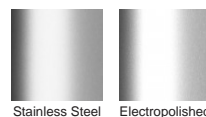

Code 65TRi40

Range 65

Grate Style TR

Category Modular Kits

Channel Material Stainless Steel

Steel Grade 316

Refer to AS3500 for outlet pipe sizes specific to your installation. (Grate/Channel Lengths Provided) 900mm/1500mm, 1000mm/1500mm, 1200mm/1800mm, 1500mm/2400mm, 1800mm/3000mm, 2000mm/3000mm

STORMTECH COLOUR FINISHES

Electroplate finishes subject to natural variation with time and local environment. Factors such as pools/surf beaches may require electropolishing. Contact us for suitability.