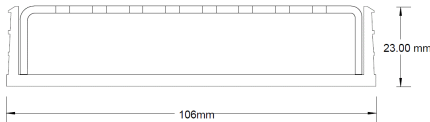

**Code** 100PPSG20

**Range** 100

**Grate Style** PPS

**Category** Modular Kits

**Channel Material** uPVC

**Steel Grade** 316

Grates longer than 1500mm supplied in sections. Tile Inserts longer than 1200mm supplied in sections. Channels over 3000mm supplied in sections with joiner. +/-2mm tolerance on dimensions.

### SPECIFICATIONS + DIMENSIONS

<b>Channel Width</b>	106mm						
<b>Channel Depth</b>	23mm						
<b>Length(s)</b>	900mm	1000mm	1200mm	1500mm	1800mm	1900mm	2000mm
					2100mm	2200mm	2400mm
						2500mm	2700mm
							3000mm
<b>Outlet Size</b>	DN80, DN100						