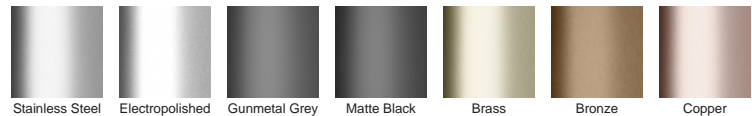

**Code** 100PPSG20

**Range** 100

**Grate Style** PPS

**Category** Modular Kits

**Channel Material** uPVC

**Steel Grade** 316

Grates longer than 1500mm supplied in sections. Tile Inserts longer than 1200mm supplied in sections. Channels over 3000mm supplied in sections with joiner. +/-2mm tolerance on dimensions.

### STORMTECH COLOUR FINISHES

Electroplate finishes subject to natural variation with time and local environment. Factors such as pools/surf beaches may require electropolishing. Contact us for suitability.