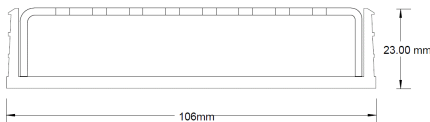

Grates longer than 1500mm supplied in sections. Tile Inserts longer than 1200mm supplied in sections. Channels over 3000mm supplied in sections with joiner. +/-2mm tolerance on dimensions.

PRODUCT APPLICATIONS

Bathroom Drainage	Hospitality Drainage
Aged / Health Care Drainage	Paved Area Drainage
Balcony Drainage	Shower Drainage
Commercial Drainage	Multi-Residential Drainage
Courtyard / Patio Drainage	Special Needs Drainage
Pool and Spa Area Drainage	Wet Area Drainage

Copyright © Stormtech Pty Ltd. Patent 733361. Drawings not to scale, please use dimensions shown. Downloaded 05/02/2025 (please check for updates)

Visit stormtech.com.au
for tools + inspiration.

Phone **1300 653 403**

Email info@stormtech.com.au