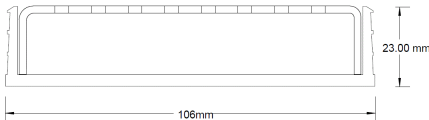

**Code** 100PASG20

**Range** 100

**Grate Style** PAS

**Category** Modular Kits

**Channel Material** uPVC

**Steel Grade** 316

Grates longer than 1500mm supplied in sections. Tile Inserts longer than 1200mm supplied in sections. Channels over 3000mm supplied in sections with joiner. +/-2mm tolerance on dimensions.

### SPECIFICATIONS + DIMENSIONS

<b>Channel Width</b>	106mm
<b>Channel Depth</b>	23mm
<b>Length(s)</b>	900mm 1000mm 1200mm 1500mm 1800mm 1900mm 2000mm 2100mm 2200mm 2400mm 2500mm 2700mm 3000mm
<b>Outlet Size</b>	DN80, DN100