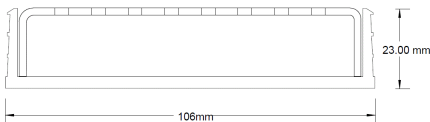

**Code** 100PASG20

**Range** 100

**Grate Style** PAS

**Category** Modular Kits

**Channel Material** uPVC

**Steel Grade** 316

Grates longer than 1500mm supplied in sections. Tile Inserts longer than 1200mm supplied in sections. Channels over 3000mm supplied in sections with joiner. +/-2mm tolerance on dimensions.

### SPECIFICATIONS + DIMENSIONS

<b>Channel Width</b>	106mm
<b>Channel Depth</b>	23mm
<b>Length(s)</b>	900mm 1000mm 1200mm 1500mm 1800mm 1900mm 2000mm 2100mm 2200mm 2400mm 2500mm 2700mm 3000mm
<b>Outlet Size</b>	DN80, DN100