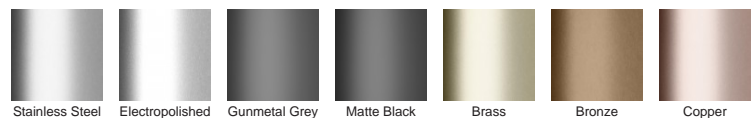

**Code** 100PASG20

**Range** 100

**Grate Style** PAS

**Category** Modular Kits

**Channel Material** uPVC

**Steel Grade** 316

Grates longer than 1500mm supplied in sections. Tile Inserts longer than 1200mm supplied in sections. Channels over 3000mm supplied in sections with joiner. +/-2mm tolerance on dimensions.

### STORMTECH COLOUR FINISHES

Electroplate finishes subject to natural variation with time and local environment. Factors such as pools/surf beaches may require electropolishing. Contact us for suitability.