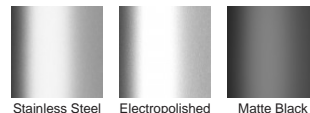

### STORMTECH COLOUR FINISHES

Electroplate finishes subject to natural variation with time and local environment. Factors such as pools/surf beaches may require electropolishing. Contact us for suitability.