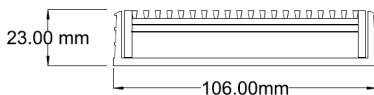

Kits longer than 3000mm are available on request.

Black uPVC channel only suitable for Internal use only

**Code** 100PSGALLBL20

**Range** 100

**Grate Style** PS

**Category** Modular Kits

**Channel Material** uPVC

**Steel Grade** 316

Grates longer than 1500mm supplied in sections. Tile Inserts longer than 1200mm supplied in sections. Channels over 3000mm supplied in sections with joiner. +/-2mm tolerance on dimensions.

### SPECIFICATIONS + DIMENSIONS

<b>Channel Width</b>	106mm
<b>Channel Depth</b>	23mm
<b>Length(s)</b>	900mm 1000mm 1200mm 1500mm 1800mm 2000mm 2200mm 2400mm 2700mm 3000mm
<b>Outlet Size</b>	DN40, DN50, DN80, DN100