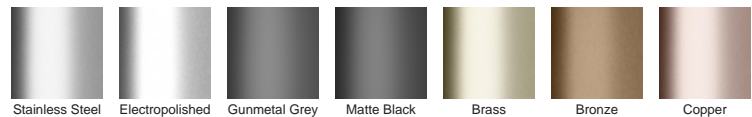

Please note that our TR grates have a non finished finish.

Please be aware that depending on the installation environment, for a pool installation or close to a surf beach, you may need to have your stainless steel grates electropolished.

**Code** 100TRi40MTL

**Range** 100

**Grate Style** TR

**Category** Made-to-Length

**Channel Material** Stainless Steel

**Steel Grade** 316

### STORMTECH COLOUR FINISHES

Electroplate finishes subject to natural variation with time and local environment. Factors such as pools/surf beaches may require electropolishing. Contact us for suitability.