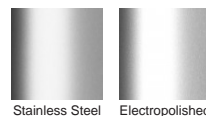

**Channel Material** Stainless Steel

**Steel Grade** 316

Grates longer than 1500mm supplied in sections. Tile Inserts longer than 1200mm supplied in sections. Channels over 3000mm supplied in sections with joiner. +/-2mm tolerance on dimensions.

### STORMTECH COLOUR FINISHES

Electroplate finishes subject to natural variation with time and local environment. Factors such as pools/surf beaches may require electropolishing. Contact us for suitability.