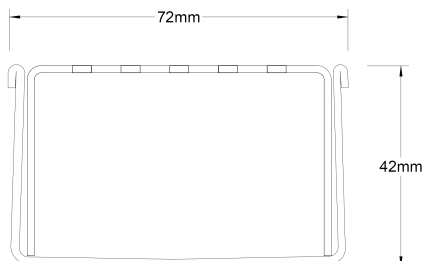

Refer to AS3500 for outlet pipe sizes specific to your installation.  
(Grate/Channel Lengths Provided) 900mm/1500mm,  
1000mm/1500mm, 1200mm/1800mm,...

**Code** 65PSi40

**Range** 65

**Grate Style** PS

**Category** Modular Kits

**Channel Material** Stainless Steel

**Steel Grade** 316

Grates longer than 1500mm supplied in sections. Tile Inserts longer than 1200mm supplied in sections. Channels over 3000mm supplied in sections with joiner. +/-2mm tolerance on dimensions.

### SPECIFICATIONS + DIMENSIONS

<b>Channel Width</b>	72mm
<b>Channel Depth</b>	42mm
<b>Length(s)</b>	900mm 1000mm 1200mm 1500mm 1800mm 1900mm 2000mm
<b>Outlet Size</b>	DN50