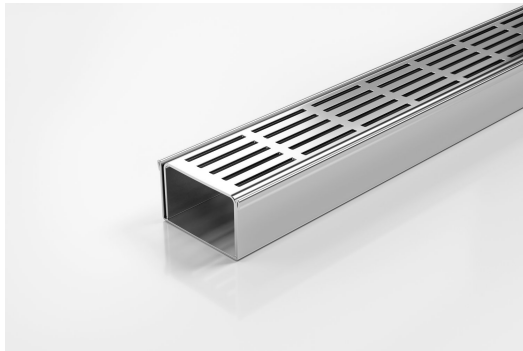

# 65PSi40

## Linear Drain

The 65PSi40 is a Punched Slot grate design.

The 65PSi40 is a punched slot grate design. The 65PSi40 is a modular drainage kit with stainless steel grate(s), stainless steel drainage channel and fittings. It is size adjustable and will be assembled at the time of installation. All components are manufactured from 316 marine grade stainless steel.

Stormtech Modular Kits are supplied with grate and oversized channel to be cut down on site. One piece channel comes with pre punched spigot with outlet extender (kits up to 2000mm long). Oversized channel enables choice of outlet positions: centre, end or wherever preferred. Kits over 2000mm long and kits requiring multiple outlets are supplied with outlet on joiner plate. All kits are supplied with 2x clip-on end caps.