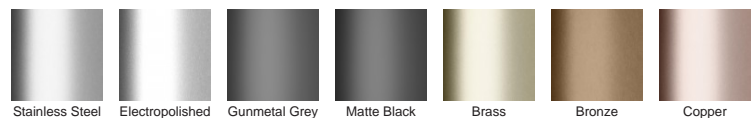

STORMTECH COLOUR FINISHES

Electroplate finishes subject to natural variation with time and local environment. Factors such as pools/surf beaches may require electropolishing. Contact us for suitability.

PRODUCT APPLICATIONS

Bathroom Drainage	Hospitality Drainage
Aged / Health Care Drainage	Paved Area Drainage
Balcony Drainage	Shower Drainage
Commercial Drainage	Multi-Residential Drainage
Courtyard / Patio Drainage	Special Needs Drainage
Pool and Spa Area Drainage	Threshold Drainage

Copyright © Stormtech Pty Ltd. Patent 733361. Drawings not to scale, please use dimensions shown.
Downloaded 12/01/2025 (please check for updates)

Visit stormtech.com.au
for tools + inspiration.

Phone **1300 653 403**

Email info@stormtech.com.au