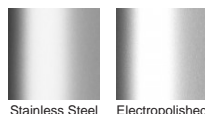

(Grate/Channel Lengths Provided) 900mm/1500mm, 1000mm/1500mm, 1200mm/1800mm, 1500mm/2400mm, 1800mm/3000mm, 2000mm/3000mm

Code 100ARi20

Range 100

Grate Style AR

Category Modular Kits

Channel Material Stainless Steel

SPECIFICATIONS + DIMENSIONS

Channel Width	106mm
Channel Depth	23mm
Length(s)	900mm 1000mm 1200mm 1500mm 1800mm 1900mm 2000mm
Outlet Size	DN50, DN80, DN100

STORMTECH COLOUR FINISHES

Electroplate finishes subject to natural variation with time and local environment. Factors such as pools/surf beaches may require electropolishing. Contact us for suitability.